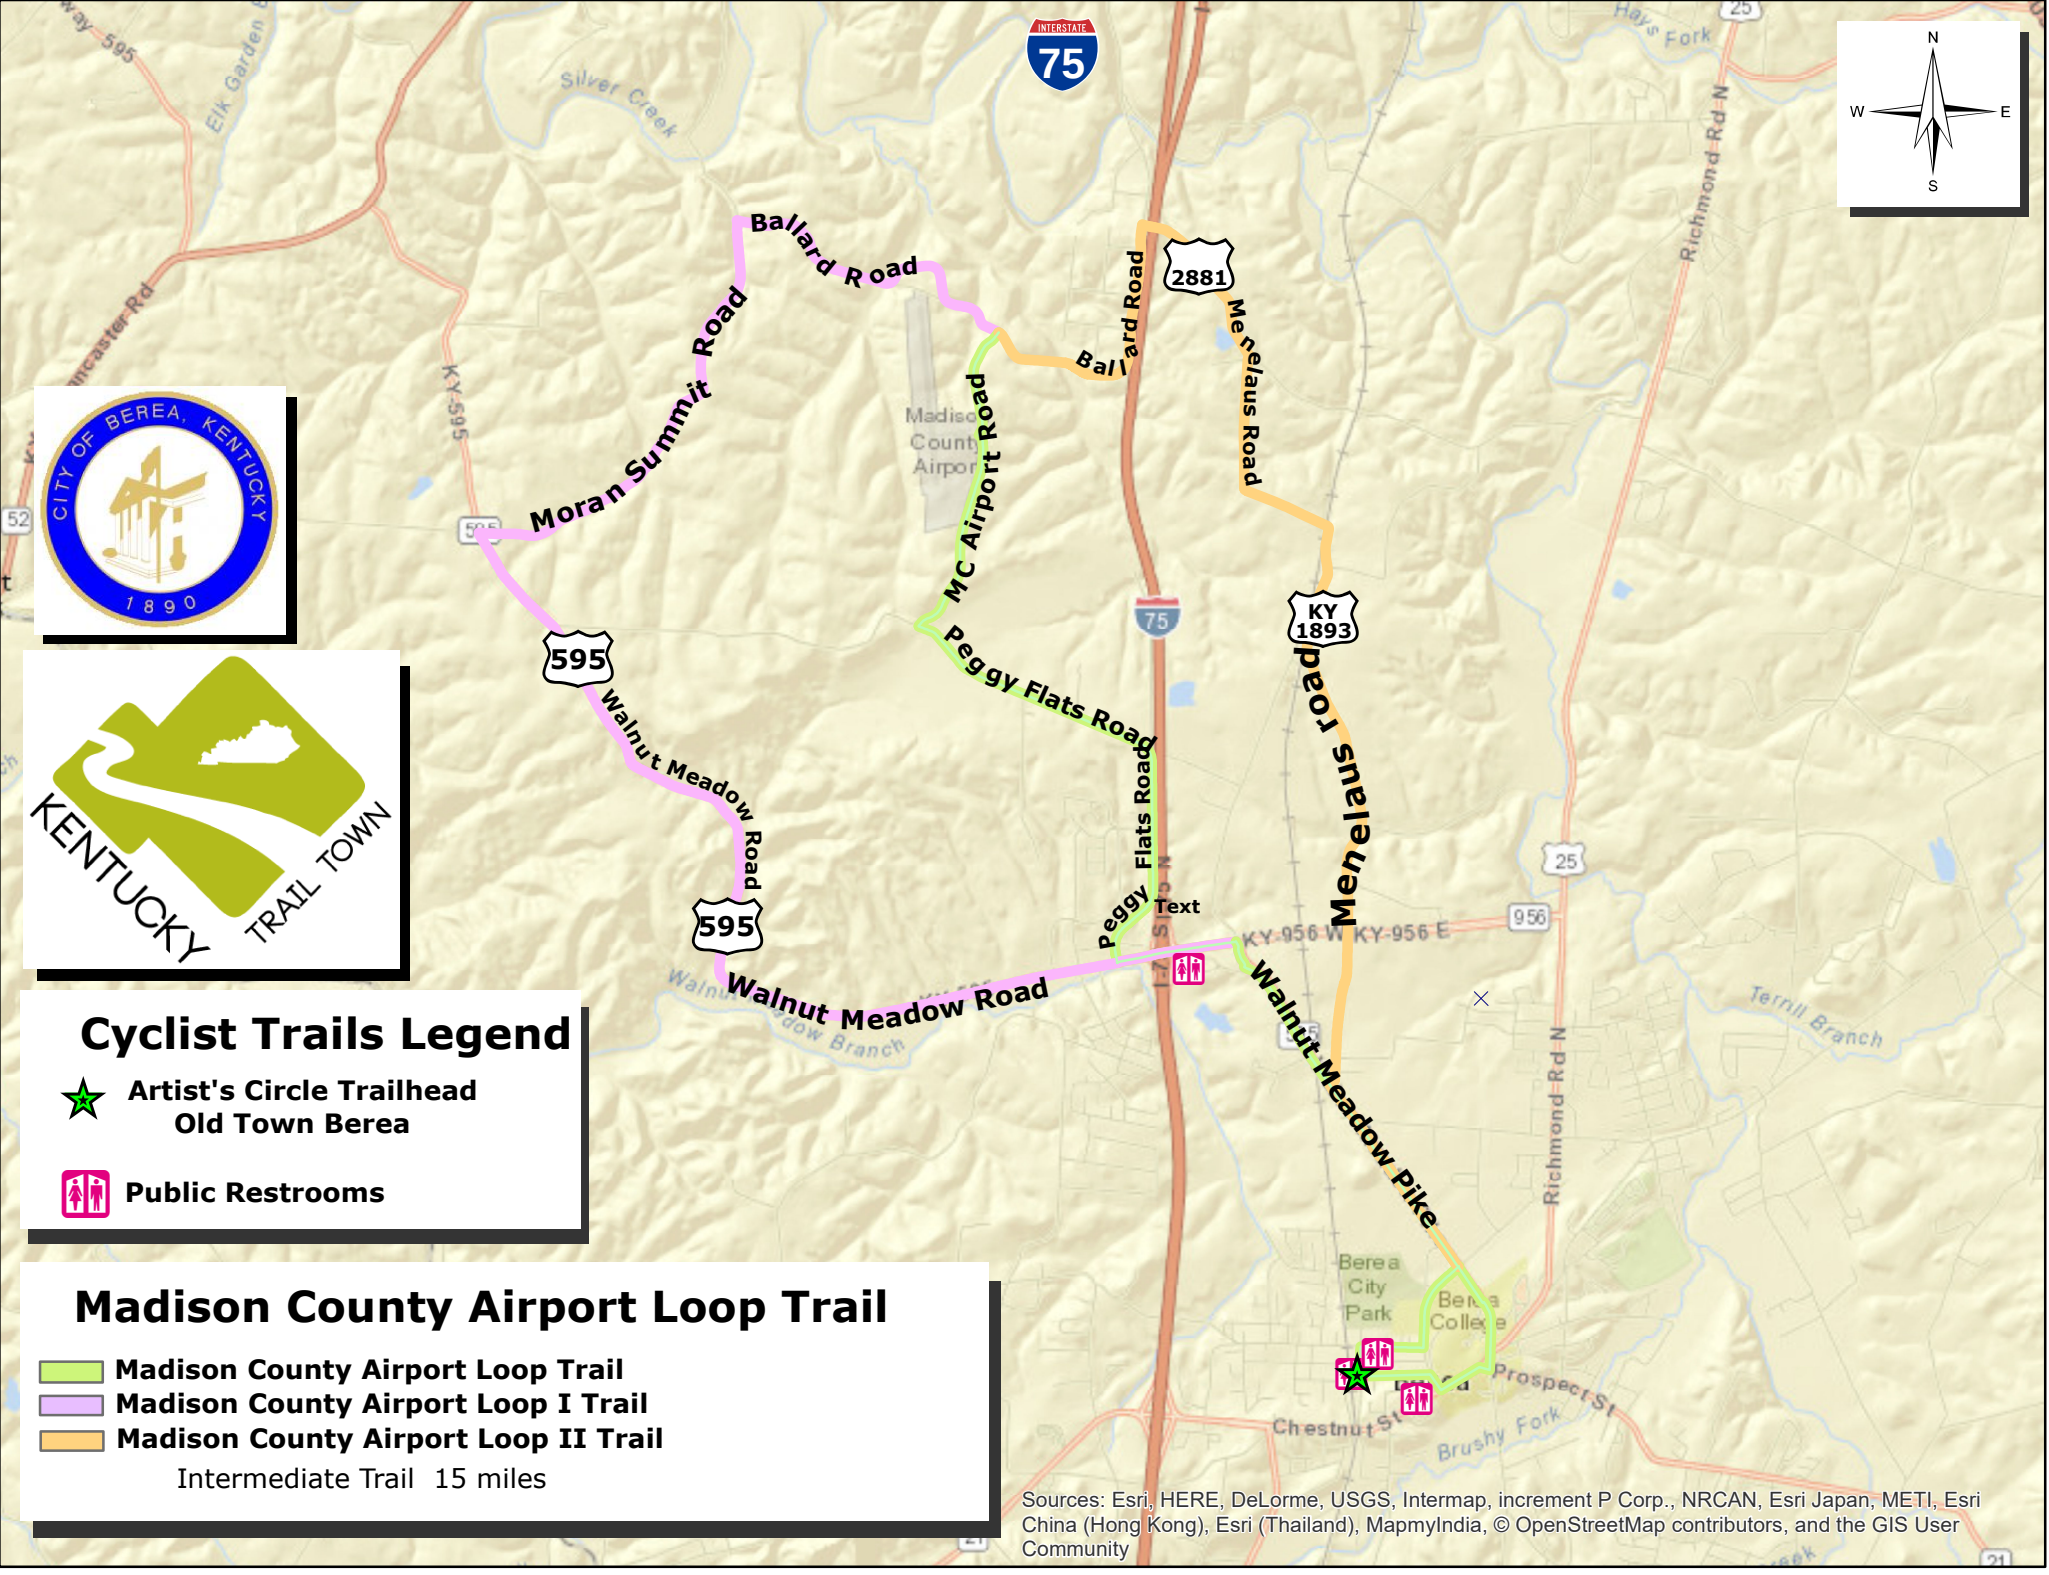

### Cyclist Trails Legend

- Artist's Circle Trailhead  
Old Town Berea
- Public Restrooms

### Madison County Airport Loop Trail

- Madison County Airport Loop Trail
- Madison County Airport Loop I Trail
- Madison County Airport Loop II Trail

Intermediate Trail 15 miles

Sources: Esri, HERE, DeLorme, USGS, Intermap, increment P Corp., NRCAN, Esri Japan, METI, Esri China (Hong Kong), Esri (Thailand), MapmyIndia, © OpenStreetMap contributors, and the GIS User Community