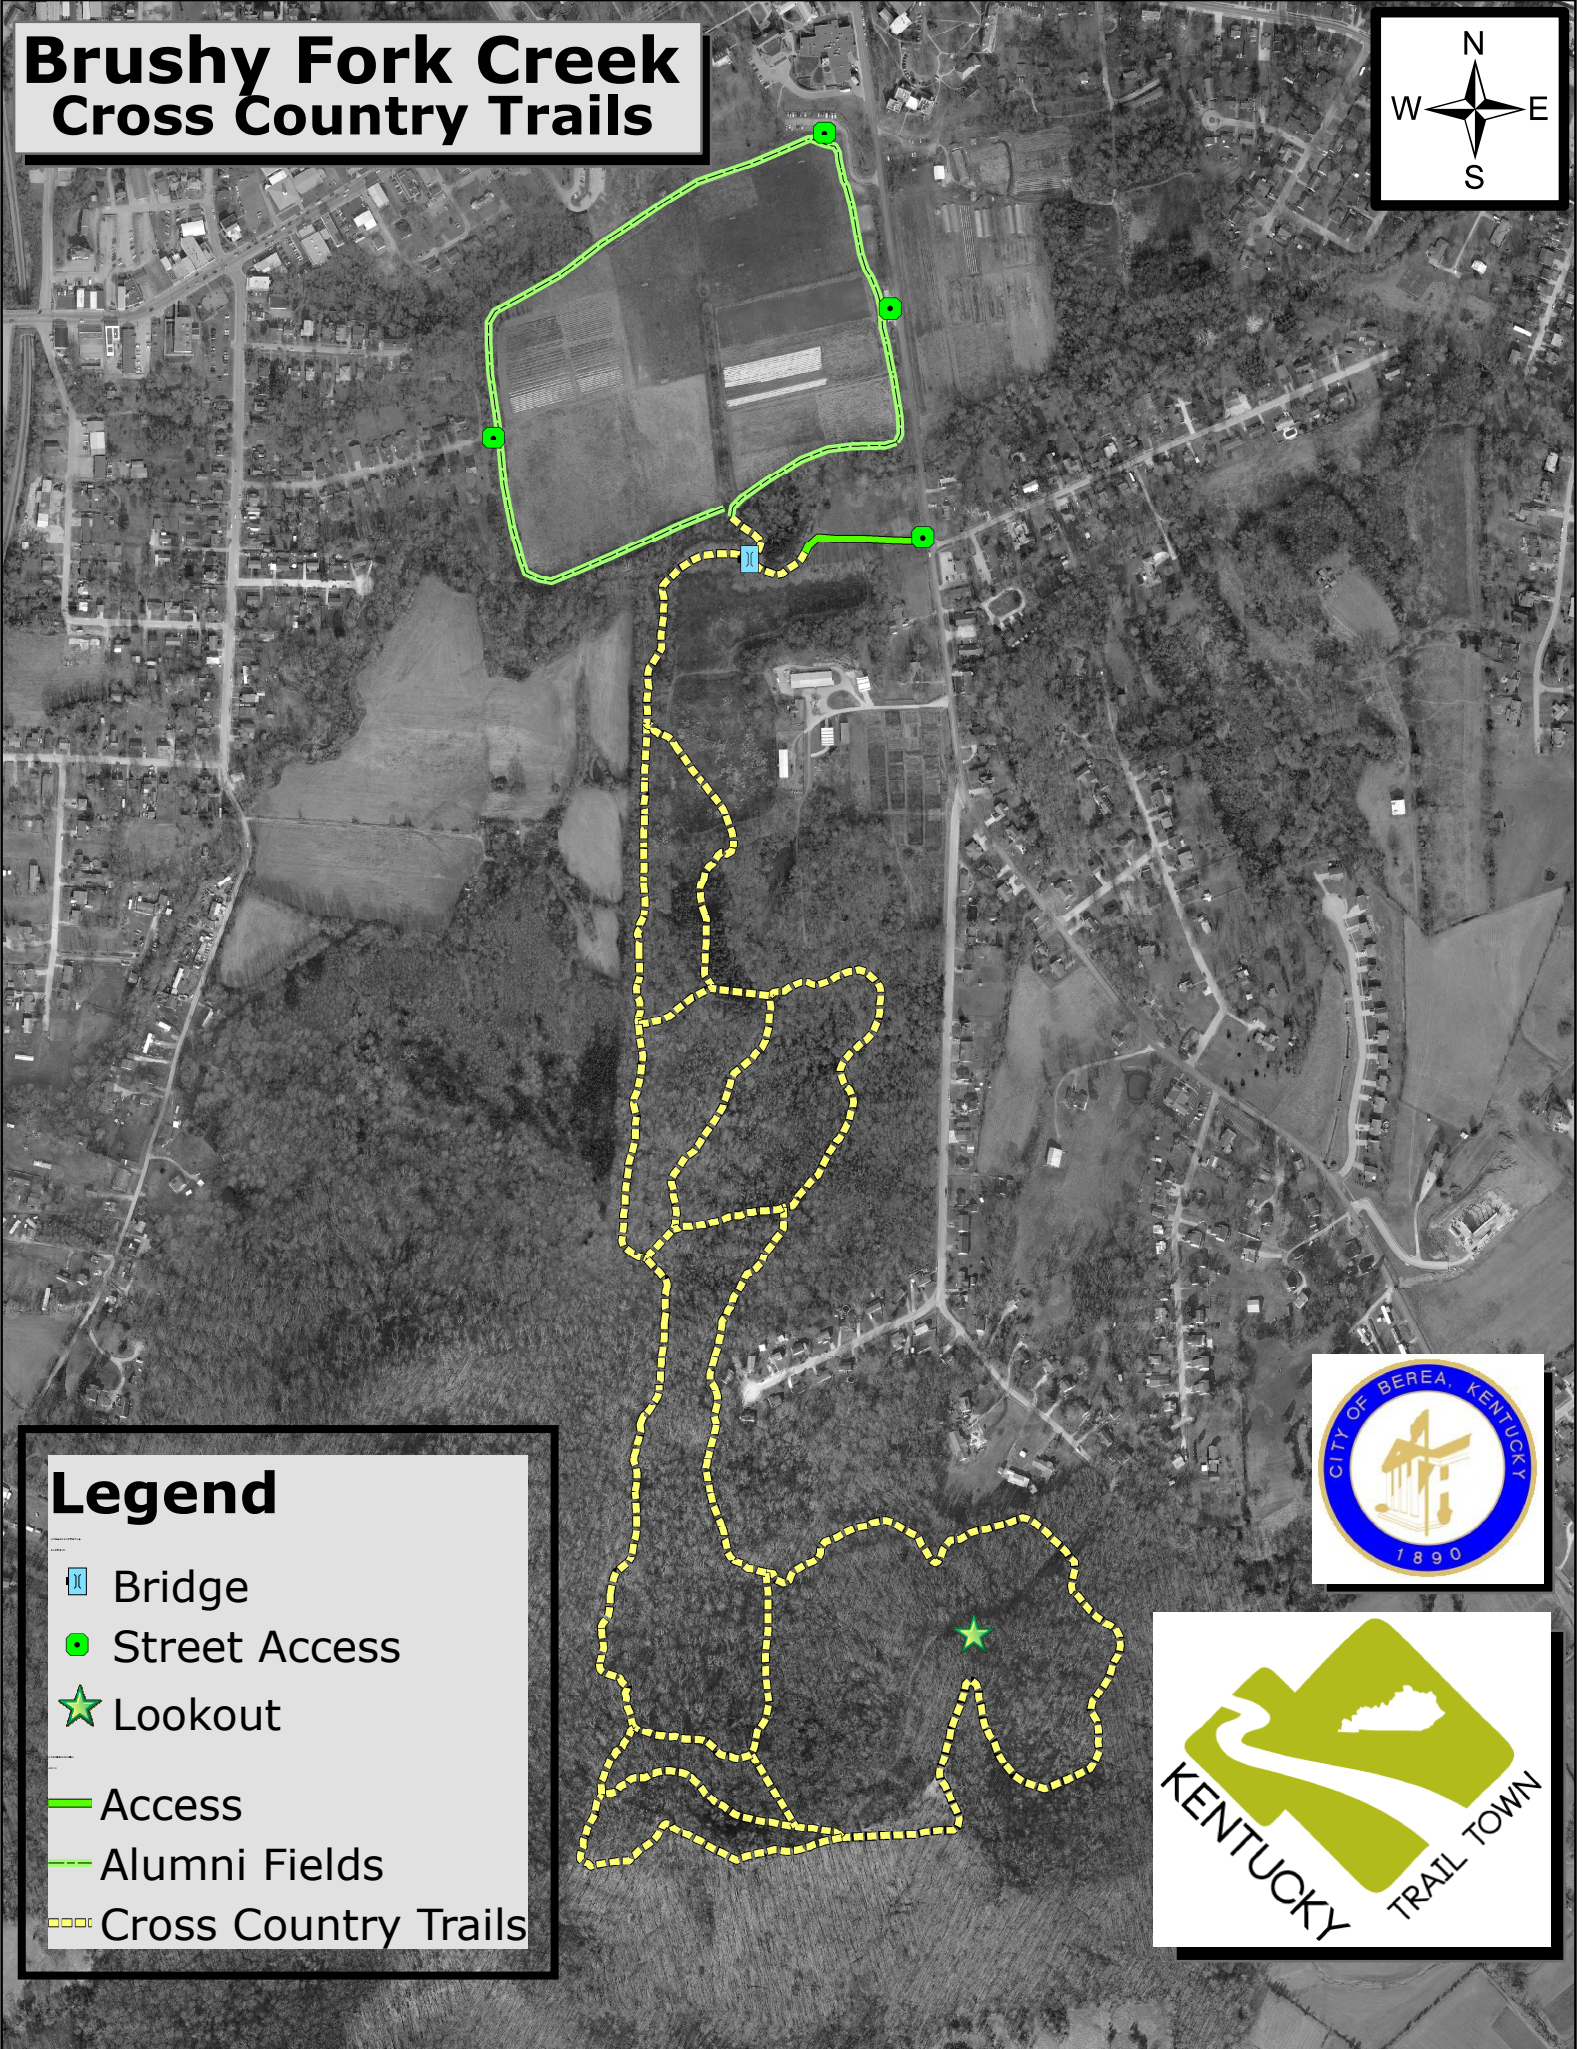

Brushy Fork Creek Cross Country Trails

Legend

-  Bridge
-  Street Access
-  Lookout
-  Access
-  Alumni Fields
-  Cross Country Trails