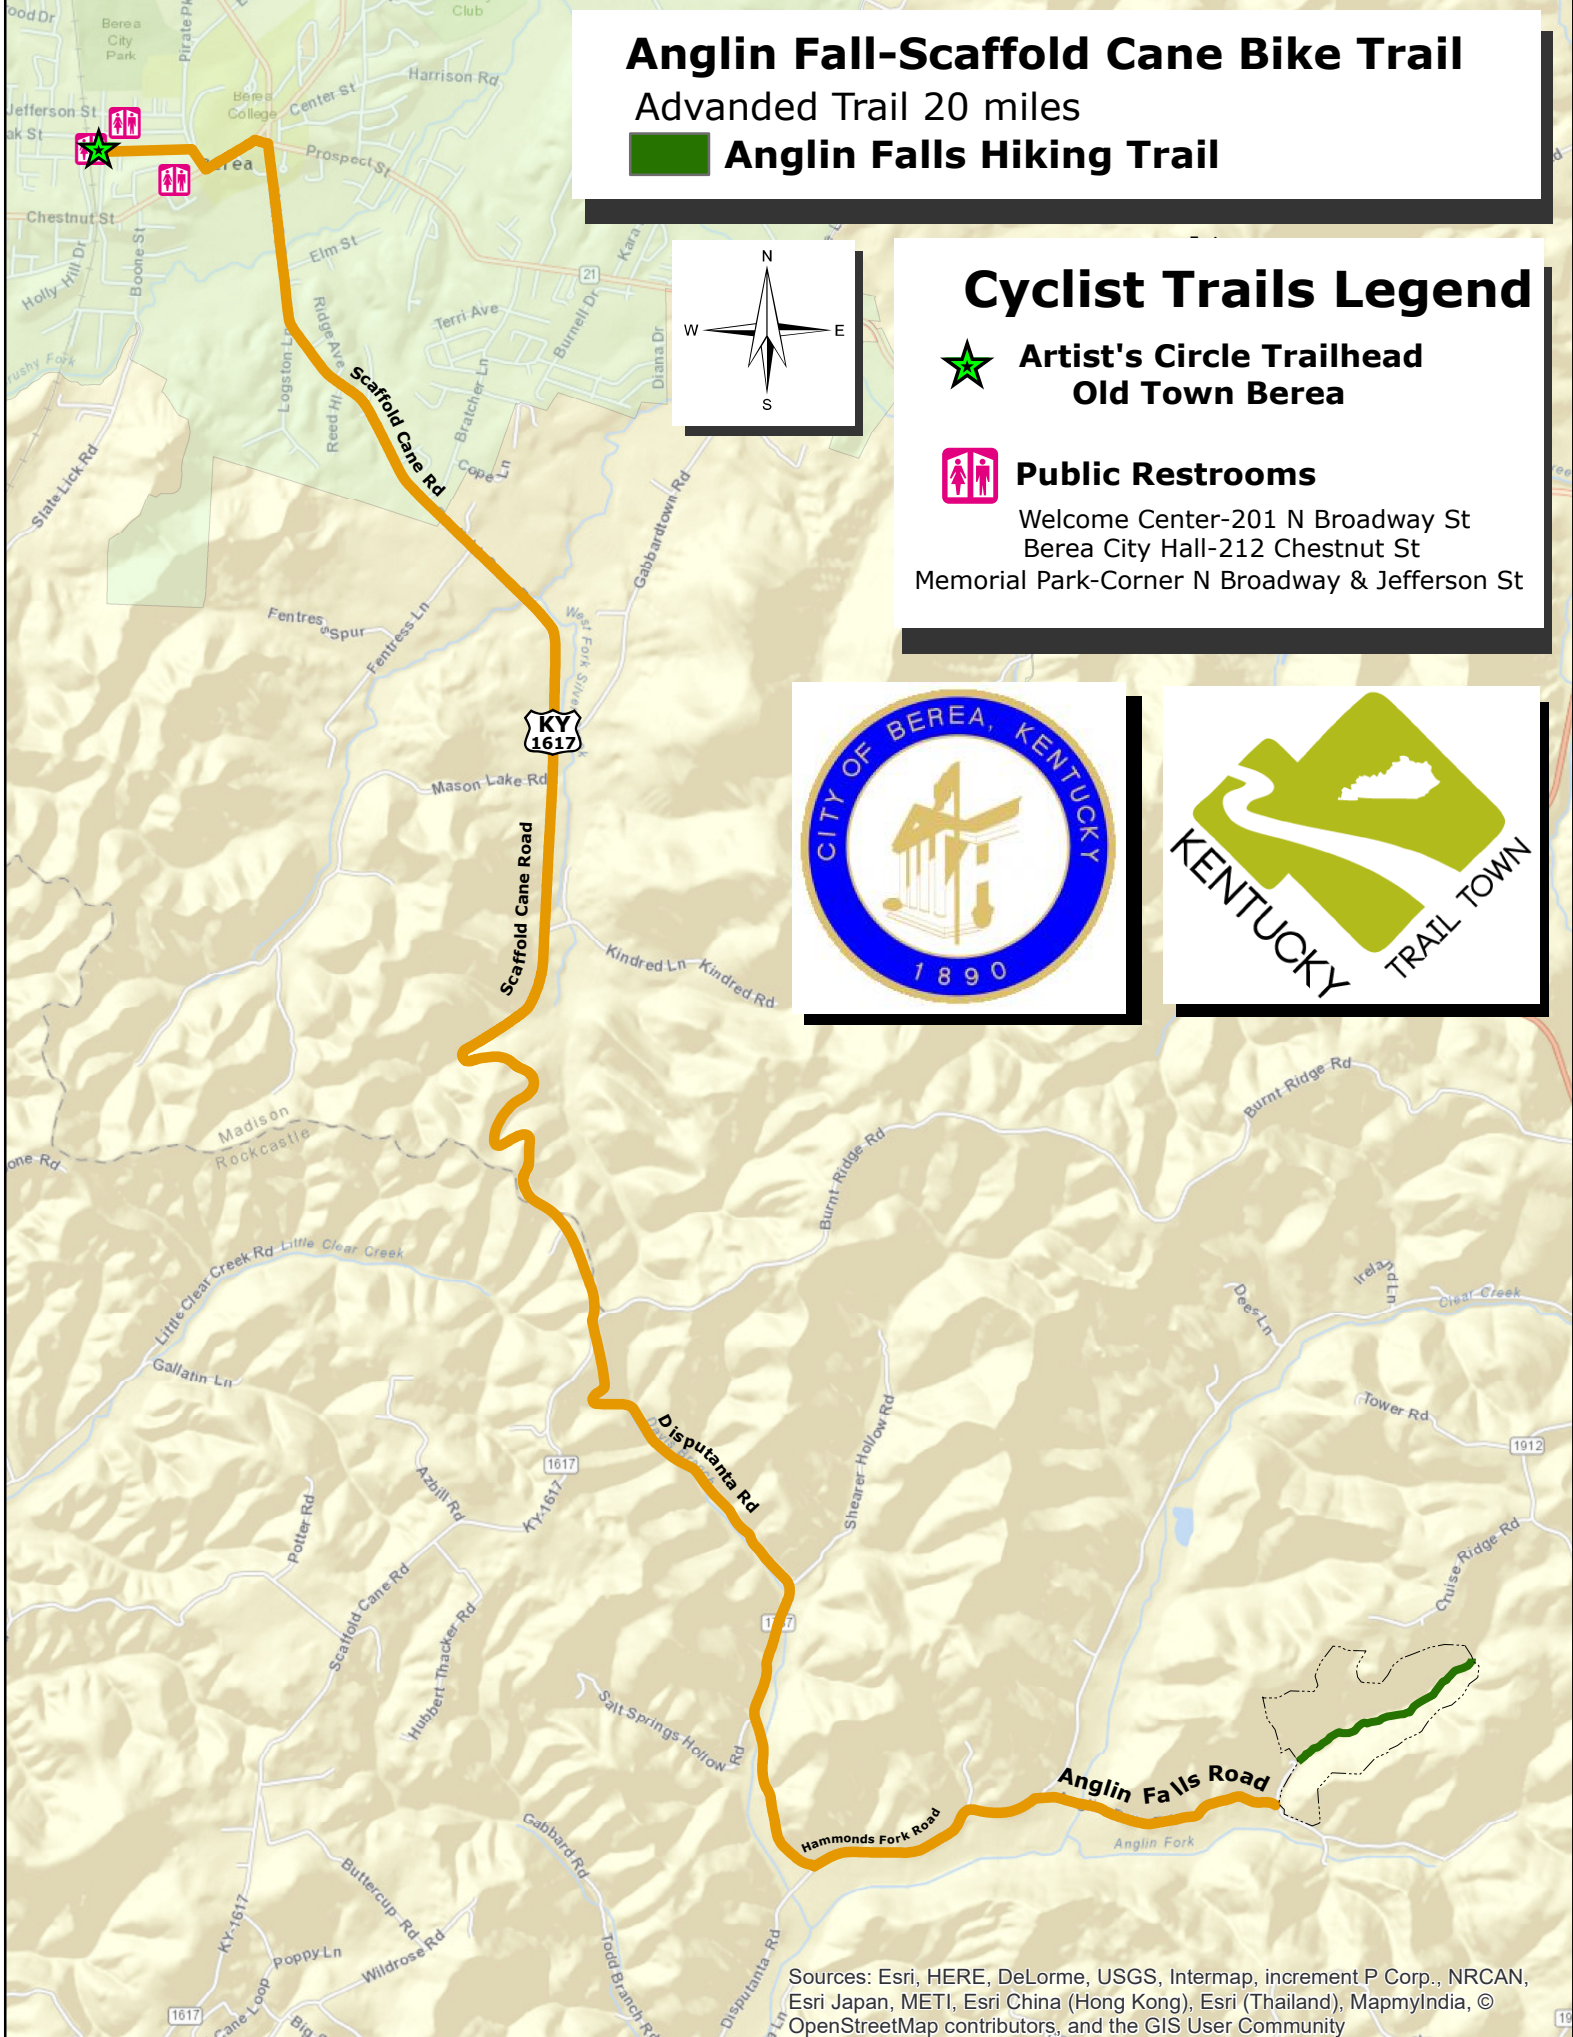

# Anglin Fall-Scaffold Cane Bike Trail

Advanced Trail 20 miles

 Anglin Falls Hiking Trail

## Cyclist Trails Legend

 Artist's Circle Trailhead  
Old Town Berea

 Public Restrooms

Welcome Center-201 N Broadway St  
Berea City Hall-212 Chestnut St  
Memorial Park-Corner N Broadway & Jefferson St

Sources: Esri, HERE, DeLorme, USGS, Intermap, increment P Corp., NRCAN, Esri Japan, METI, Esri China (Hong Kong), Esri (Thailand), MapmyIndia, © OpenStreetMap contributors, and the GIS User Community