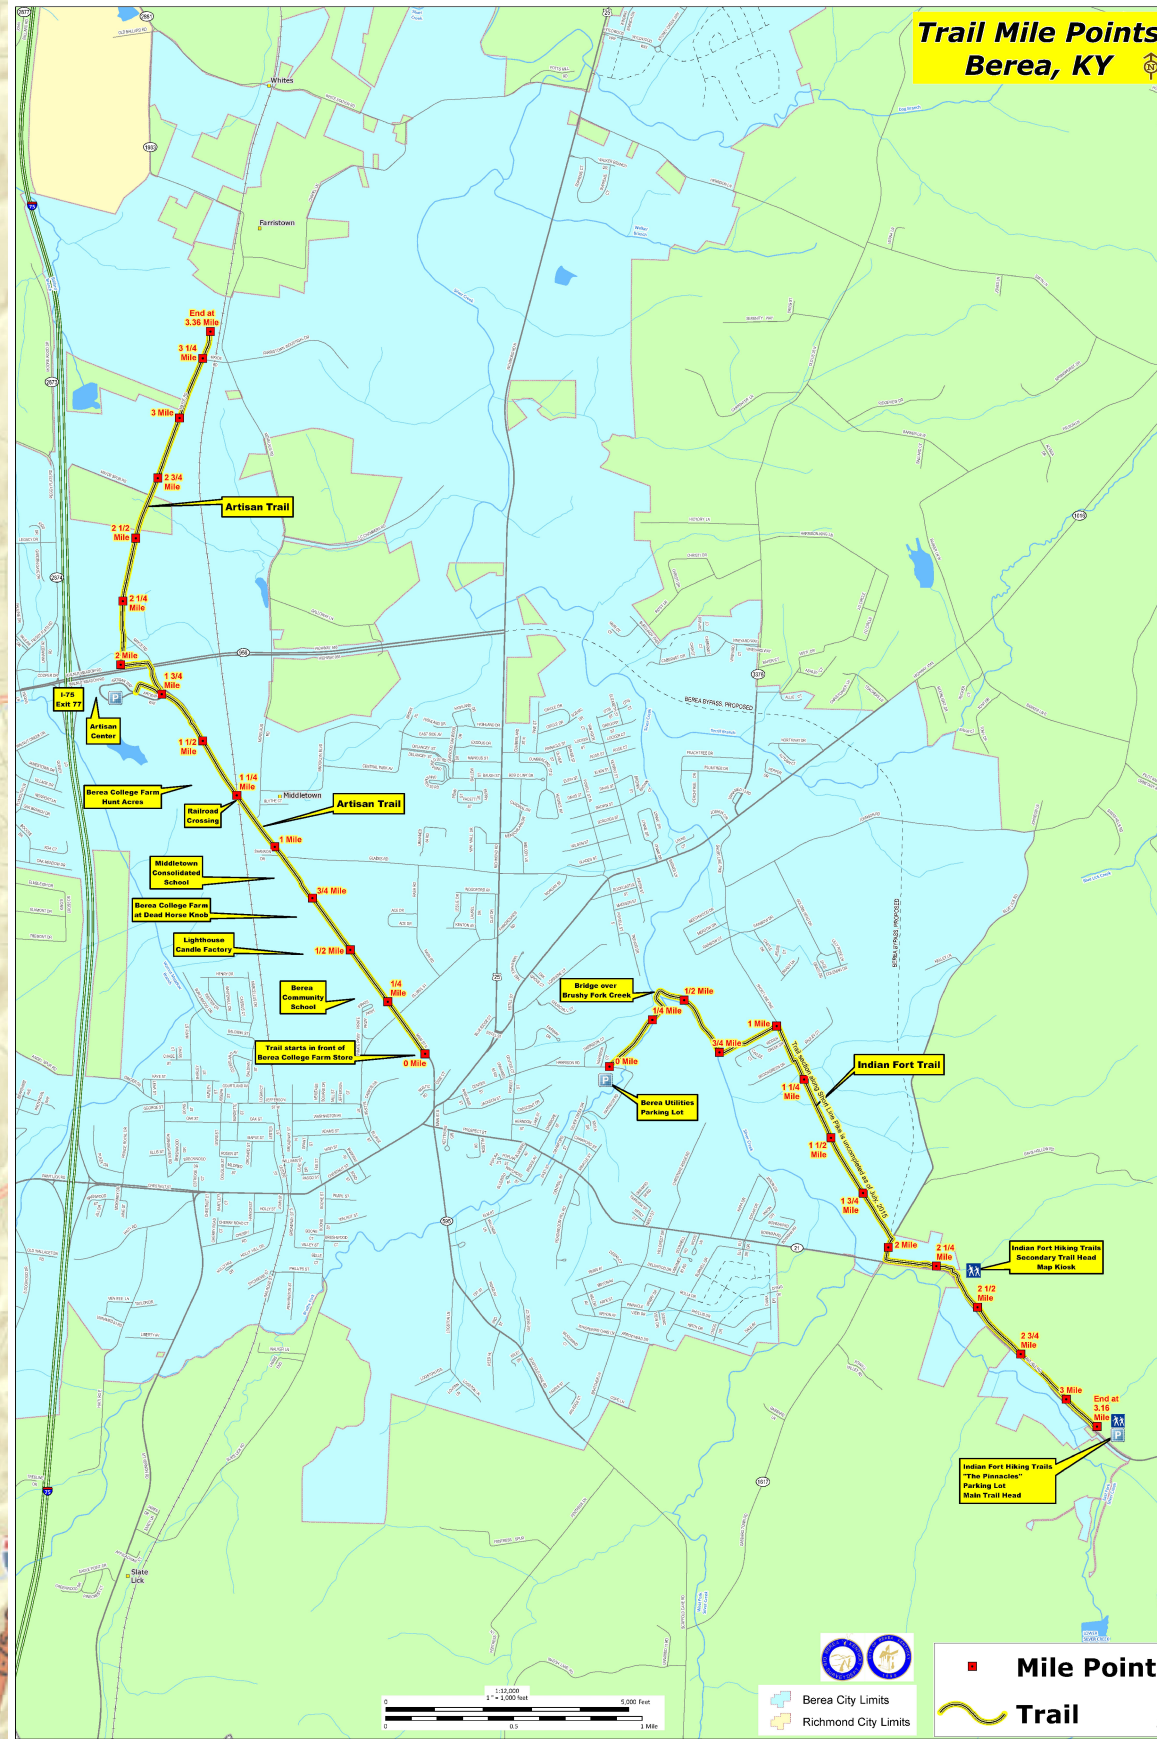

**Trail Mile Points
Berea, KY**

Sources: Esri, HERE, DeLorme, USGS, Intermap, increment P Corp., NRCAN, Esri Japan, METI, Esri China (Hong Kong), Esri (Thailand), MapmyIndia, © OpenStreetMap contributors, and the GIS User Community